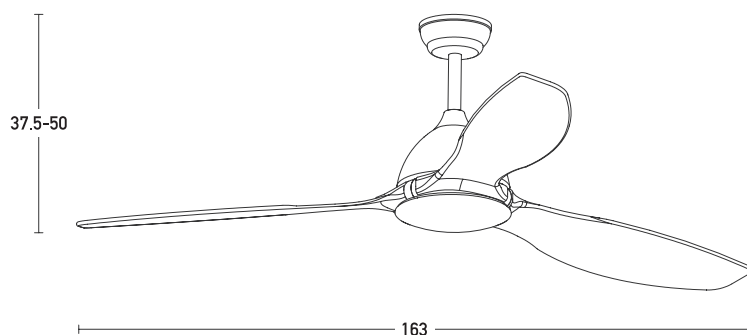

# Product Data Sheet

Date: 05/07/2021  
[www.zambelislights.gr](http://www.zambelislights.gr)

Code 20258

Color: Black Matt  
 ABS Black Blades

## Indoor Fan without Light

Led Light Source	Without Light
Voltage	220-240V
Operating Frequency	50/60Hz
dB	23
Dimensions	64" Ø: 163cm H: 37.5-50cm
Air Flow	178m <sup>3</sup> min
Night Mode	Time Setting 1h / 2h / 4h / 8h
Material	Metal - ABS
Special Feature	2 Down Rods 12.5-25cm Summer Function
Motor Feature	AC Motor 70W 3 Speeds

## Description

Ceiling Metal with ABS Blades Fan  
 3 Speeds Remote control, AC Motor.  
 Summer Function.  
 Black Matt color with ABS Black Blades.

5213010014522